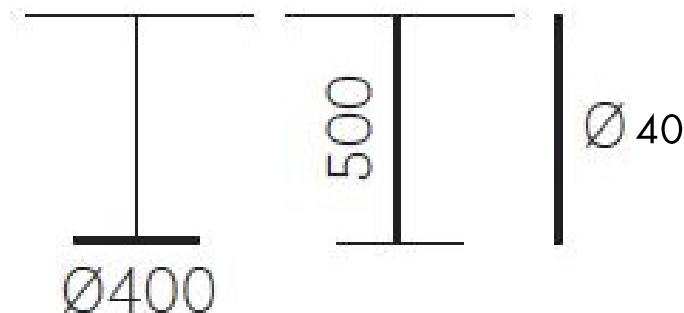

www.kuysenfurniture.com

Inox 4412

Inox is a simple and functional table, defined by a geometry that makes it suitable for different contexts. Table with sand-blasted cast-iron round central base, stainless steel column and cover base. Top available in different sizes and finishes.

<i>Brand:</i>	Pedrali, Made in Italy
<i>Item type:</i>	Small Table
<i>Item Code:</i>	4401/RMH/400 + D60BPMGCO/4000C
<i>Designer:</i>	Pedrali R & D
<i>Top :</i>	Grey Marble
<i>Frame:</i>	Antique Brass
<i>Dimension:</i>	50dia x 40cm H